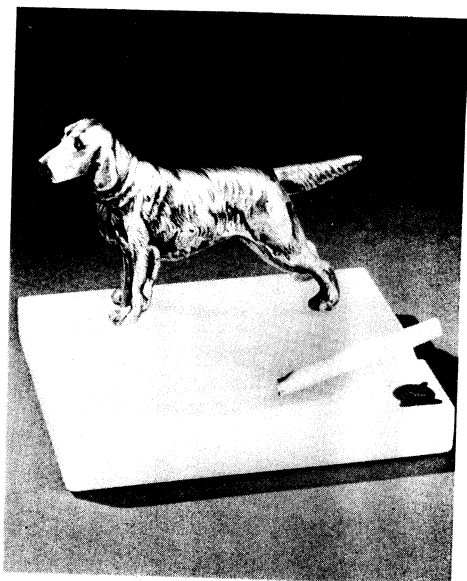

ONYX SMOKER'S ARTICLES

97 - ASH TRAY — SETTER